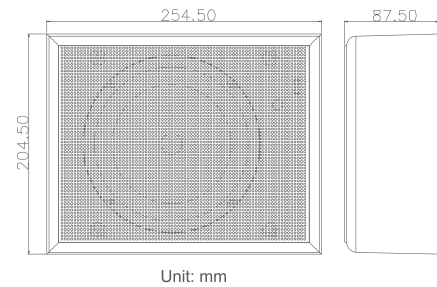

## SPECIFICATIONS

Model No.	CS-651WTBS
Rated Power (rms)	6W
Speaker	6.5" Full Range, With Dual Cone
Power Rating( 100V )	6W - 3W - 1.5W
Impedance	1667Ω - 3333Ω - 6667Ω
S.P.L.( at 1W/1M )	92dB
Maximum Acoustic Pressure	99dB
Frequency Response(-10dB)	150 Hz ~ 20K Hz
Dispersion 1KHz / 4KHz	170° / 150°
Ambient Temperature	-10℃ ~ +55℃
Compliant Standard	EN54-24
Dimension	254.5(H) x 204.5(W)x 87.5(D)mm
Material	Housing:UL94V0 Anti-Fire ABS plastic,Grille: Steel
Colour	White
Weight	1.6Kg
Power Selection Method	Plug ,Ceramic Terminal Block