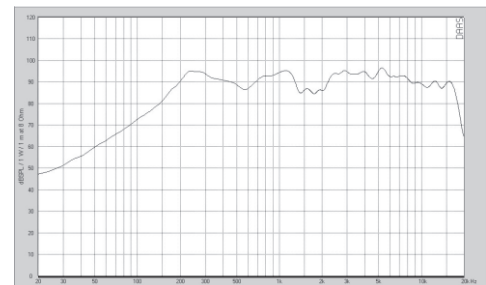

## SPECIFICATIONS

Model No.	CS-651WTBS
Rated Power (rms)	6W
Speaker	6.5" Full Range, With Dual Cone
Power Rating( 100V )	6W - 3W - 1.5W
Impedance	1667Ω - 3333Ω - 6667Ω
S.P.L.( at 1W/1M )	92dB
Maximum Acoustic Pressure	99dB
Frequency Response(-10dB)	150 Hz ~ 20K Hz
Dispersion 1KHz / 4KHz	170° / 150°
Ambient Temperature	-10℃ ~ +55℃
Compliant Standard	EN54-24
Dimension	254.5(H) x 204.5(W)x 87.5(D)mm
Material	Housing:UL94V0 Anti-Fire ABS plastic,Grille: Steel
Colour	White
Weight	1.6Kg
Power Selection Method	Plug ,Ceramic Terminal Block